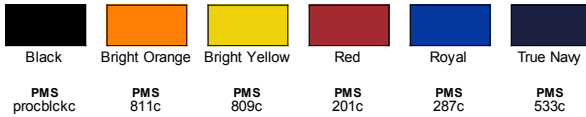

Fabric

- 2 oz., 100% nylon
- Water- and wind-resistant

Sizes

- S - 4XL

Product Specifications

	S	M	L	XL	2XL	3XL	4XL
BODY WIDTH	23	25	27	29	31	33	35.5
FULL BODY LENGTH	29	29.5	30	30.5	31	31.5	32
NECK CIRCUMFERENCE	20	21	22	23	24	25	26
SLEEVE LENGTH	35	36	37	38	39	40	41

Size Chart

	S	M	L	XL	2XL	3XL	4XL
CHEST	35-38	39-41	42-45	46-49	50-52	53-56	57-60

6 Available Colors

Black

Bright Orange

Bright Yellow

Red

Royal